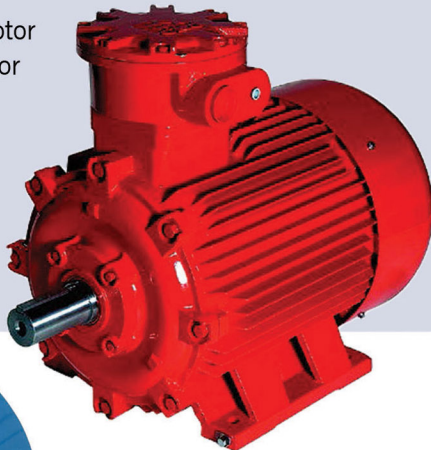

## Mini Substations

Mini Substations range from 100kVa -1000kVa to various specifications. We use various brands of Ring Main Units including the likes of Siemens, Schneider and ABB products.