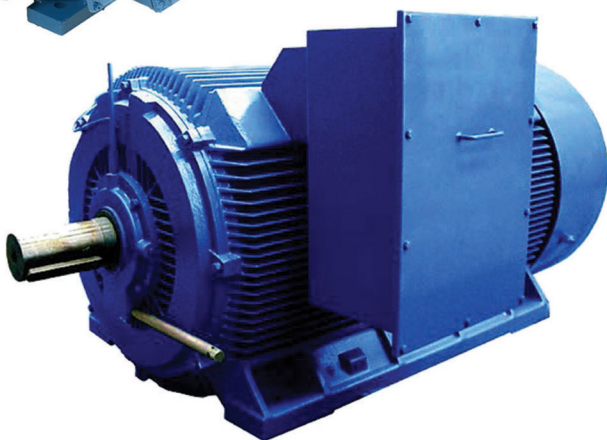

## Mini Substations

Mini Substations range from 100kVa -1000kVa to various specifications. We use various brands of Ring Main Units including the likes of Siemens, Schneider and ABB products.